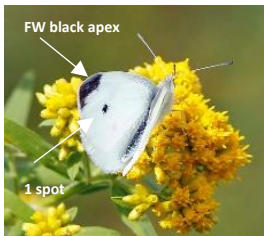

# Uncommon/Rare White and Sulphur Species Comparison

Linda Hunt (10/15/2016)

F  
A  
L  
L  
  
I  
M  
M  
I  
G  
R  
A  
N  
T  
S

**Sleepy Orange**

**Cabbage White - abundant**

**Male**

**Female**

**Little Yellow**

**Dainty Sulphur**

**Checkered White - Rare**

**Male**

**Female**

**Cloudless Sulphur Male and Female**

**White Form Female - common  
Clouded/Orange Sulphurs**