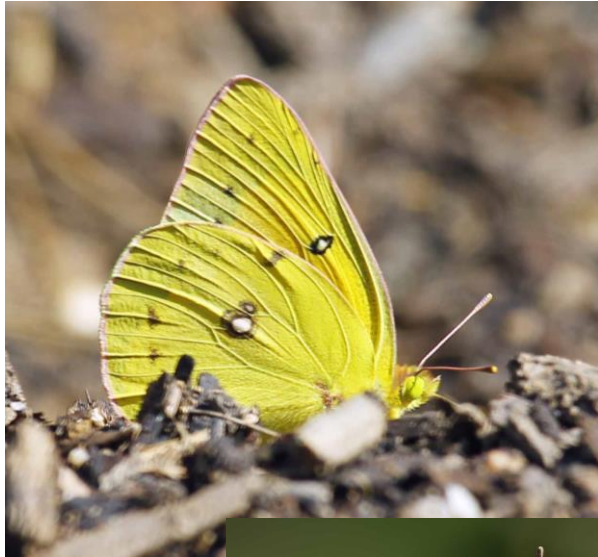

Summer "Yellows" in Howard County, Maryland
Linda Hunt 7/3/2017

Cloudless Sulphur – 1 5/16"

Male greenish yellow less spots

Orange Sulphur – 15/16"
(& Clouded Sulphur-not shown)

Forewing inches based on
Glassberg, Butterflies
through Binoculars

Sleepy Orange – 15/16"

Female

Cabbage White, Orange Sulphur & Clouded Sulphur are common everywhere & occur all season.

Cloudless Sulphur & Sleepy Orange are uncommon southern migrants from July on, especially Robinson N.C.

Little Yellow is rare southern migrant in late summer & fall.

Cabbage White – 15/16"

Little Yellow – 14/16"